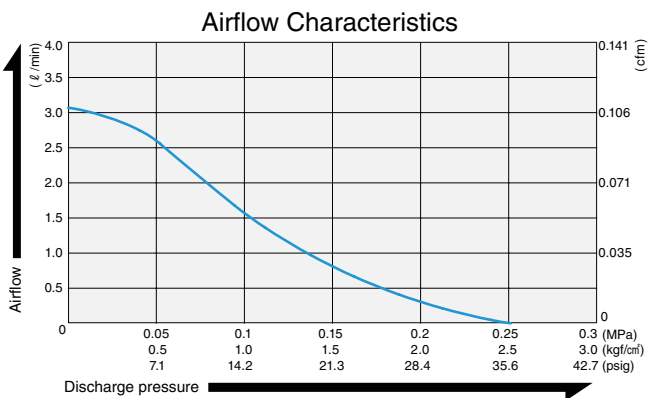

### Specifications

	(SI)	(EURO)	(U.S.A.)
Free Air Displacement		2.8 l /min	0.1 cfm
Rated Voltage	12 V DC		
Maximum Pressure	0.22 MPa {2.2 kgf/cm²}	2.2 bar	31.3 psig
Maximum Current	1.4 A		
Rated Operating Time	Continuous		
Working Pressure Range	0 ~ 0.1 MPa {0 ~1 kgf/cm²}	0 ~ 1 bar	0 ~14.2 psig
Life Expectancy(MTTF)	5,000 hours		
Inlet and Outlet	5 mm O.D. straight nipple		
Coil Insulation Class	A or its equivalent (JETL)		
Mounting Dimensions	50 mm(L) x 30 mm(W)	1-31/32"(L) x 1-3/16"(W)	
Gross Weight	0.3 kg		0.66 Lbs.
Leadwire Length	360 mm		14-3/16"