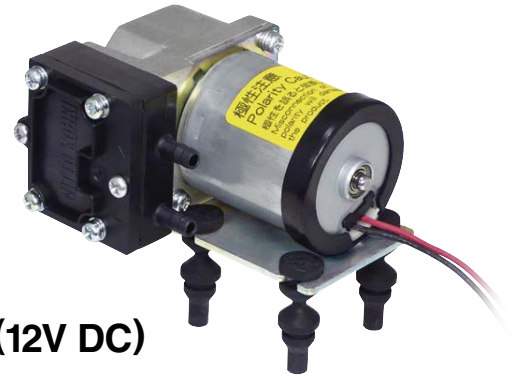

# DC AIR PUMP

## PISTON PUMP

# DPA0105-X1 (12V DC)

Ask your distributor for appropriate operation of both compression and vacuum in the same one pump.

### Specifications

	(SI)	(EURO)	(U.S.A.)
Free Air Displacement		2.8 l /min	0.1 cfm
Rated Voltage	12 V DC		
Maximum Pressure	0.22 MPa {2.2 kgf/cm²}	2.2 bar	31.3 psig
Maximum Current	1.4 A		
Rated Operating Time	Continuous		
Working Pressure Range	0 ~ 0.1 MPa {0 ~1 kgf/cm²}	0 ~ 1 bar	0 ~14.2 psig
Life Expectancy(MTTF)	5,000 hours		
Inlet and Outlet	5 mm O.D. straight nipple		
Coil Insulation Class	A or its equivalent (JETL)		
Mounting Dimensions	50 mm(L) x 30 mm(W)	1-31/32"(L) x 1-3/16"(W)	
Gross Weight	0.3 kg		0.66 Lbs.
Leadwire Length	360 mm		14-3/16"