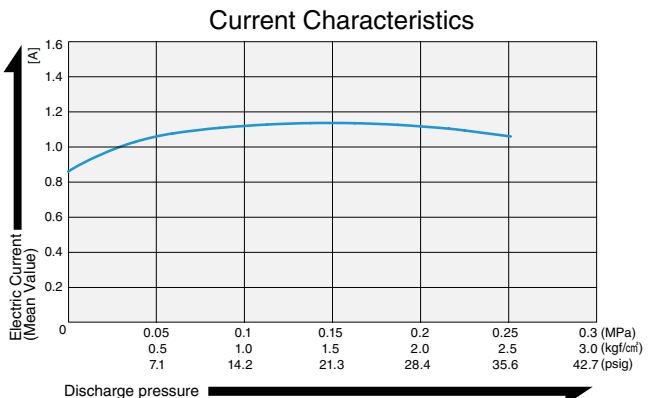

### Specifications

	(SI)	(EURO)	(U.S.A.)
Free Air Displacement		2.8 l /min	0.1 cfm
Rated Voltage	12 V DC		
Maximum Pressure	0.22 MPa {2.2 kgf/cm²}	2.2 bar	31.3 psig
Maximum Current	1.4 A		
Rated Operating Time	Continuous		
Working Pressure Range	0 ~ 0.1 MPa {0 ~1 kgf/cm²}	0 ~ 1 bar	0 ~14.2 psig
Life Expectancy(MTTF)	5,000 hours		
Inlet and Outlet	5 mm O.D. straight nipple		
Coil Insulation Class	A or its equivalent (JETL)		
Mounting Dimensions	50 mm(L) x 30 mm(W)	1-31/32"(L) x 1-3/16"(W)	
Gross Weight	0.3 kg		0.66 Lbs.
Leadwire Length	360 mm		14-3/16"